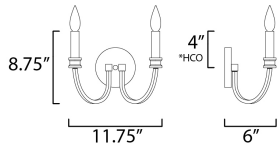

PRODUCT DESCRIPTION

A lovely candelabra style collection with rich accents. This seemingly simple chandelier highlights classically curving accents in a stately combination of Black with Antique Brass accents or chic Weathered White with Gold Leaf accents. Taking a streamlined approach to the archetypal chandelier form, this series updates uses squared tubing to subtly modernize an approachable design with exposed candelabra lighting.