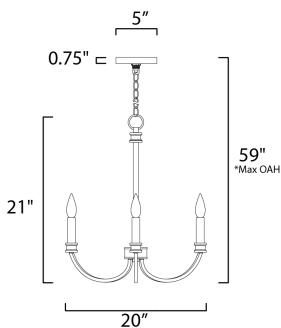

FINISHES OPTION

-  Black / Antique Brass (BKAB)
-  Weathered White/Gold Leaf (WWTGL)

MATERIAL

Steel

RATINGS

cULus
Dry Location

ADDITIONAL

RATED LIFE 2500 Hours
OPERATING TEMPERATURE:
-20°C (-4°F), 40°C (104°F)

MEASUREMENTS

- DIMENSION : 20" W x 21" H
- MAX OAH : 59" OAH
- CANOPY : 5" W x 0.75" H x 5" L
- HANGING WEIGHT : 3.15 lb

LAMPING

- INPUT VOLTAGE : 120V
- BULB : 3 x 60W Incandescent E12 Candelabra , 180W Total
- BULB INCLUDED : (Not Included)
- DIMMABLE : Yes