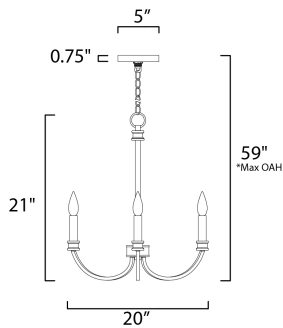

**FINISHES OPTION**

-  Black / Antique Brass (BKAB)
-  Weathered White/Gold Leaf (WWTGL)

**MATERIAL**

Steel

**RATINGS**

cULus  
Dry Location

**ADDITIONAL**

RATED LIFE 2500 Hours  
OPERATING TEMPERATURE:  
-20°C (-4°F), 40°C (104°F)

**MEASUREMENTS**

- DIMENSION : 20" W x 21" H
- MAX OAH : 59" OAH
- CANOPY : 5" W x 0.75" H x 5" L
- HANGING WEIGHT : 3.15 lb

**LAMPING**

- INPUT VOLTAGE : 120V
- BULB : 3 x 60W Incandescent E12 Candelabra , 180W Total
- BULB INCLUDED : (Not Included)