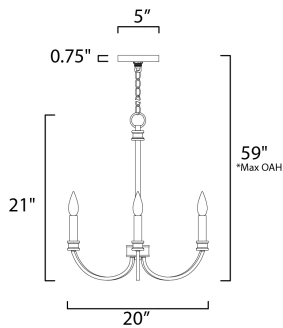

FINISHES OPTION

-  Black / Antique Brass (BKAB)
-  Weathered White/Gold Leaf (WWTGL)

MATERIAL

Steel

RATINGS

cETLus
Dry Location

ADDITIONAL

OPERATING TEMPERATURE:
-20°C (-4°F), 40°C (104°F)

*max overall height

MEASUREMENTS

- DIMENSION : 20" W x 21" H
- MAX OAH : 59" OAH
- CANOPY : 5" W x 0.75" H
- HANGING WEIGHT : 3.15 lb

LAMPING

- INPUT VOLTAGE : 120V
- BULB : 3 x 60W Incandescent E12 Candelabra , 60W Total
- BULB INCLUDED : (Not Included)
- DIMMABLE : Y