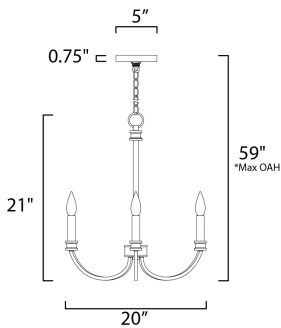

FINISHES OPTION

-  Black / Antique Brass (BKAB)
-  Weathered White/Gold Leaf (WWTGL)

MATERIAL

Steel

RATINGS

cETLus
Dry Location

ADDITIONAL

OPERATING TEMPERATURE:
-20°C (-4°F), 40°C (104°F)

*max overall height

MEASUREMENTS

- DIMENSION : 20" W x 21" H
- MAX OAH : 59" OAH
- CANOPY : 5" W x 0.75" H
- HANGING WEIGHT : 3.15 lb

LAMPING

- INPUT VOLTAGE : 120V
- BULB : 3 x 60W Incandescent E12 Candelabra , 60W Total
- BULB INCLUDED : (Not Included)
- DIMMABLE : Y