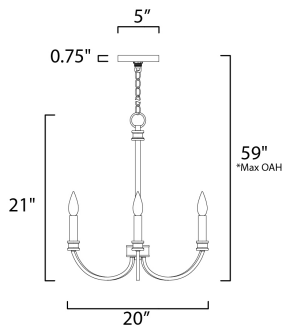

**FINISHES OPTION**

-  Black / Antique Brass (BKAB)
-  Weathered White/Gold Leaf (WWTGL)

**MATERIAL**

Steel

**RATINGS**

cETLus  
Dry Location

**ADDITIONAL**

OPERATING TEMPERATURE:  
-20°C (-4°F), 40°C (104°F)

**MEASUREMENTS**

- DIMENSION : 20" W x 21" H
- MAX OAH : 59" OAH
- CANOPY : 5" W x 0.75" H
- HANGING WEIGHT : 3.15 lb

**LAMPING**

- INPUT VOLTAGE : 120V
- BULB : 3 x 60W Incandescent E12 Candelabra , 60W Total
- BULB INCLUDED : (Not Included)
- DIMMABLE :