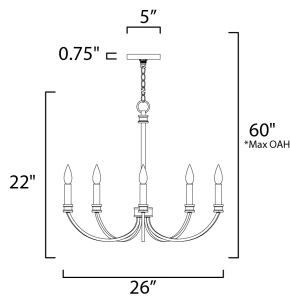

**FINISHES OPTION**

-  Black / Antique Brass (BKAB)
-  Weathered White/Gold Leaf (WWTGL)

**MATERIAL**

Steel

**RATINGS**

cULus  
Dry Location

**ADDITIONAL**

OPERATING TEMPERATURE:  
-20°C (-4°F), 40°C (104°F)

\*max overall height

**MEASUREMENTS**

- DIMENSION : 26" W x 22" H
- MAX OAH : 60" OAH
- CANOPY : 5" W x 0.75" H x 5" L
- HANGING WEIGHT : 4.41 lb

**LAMPING**

- INPUT VOLTAGE : 120V
- BULB : 5 x 60W Incandescent E12 Candelabra , 300W Total
- BULB INCLUDED : (Not Included)
- DIMMABLE : Yes