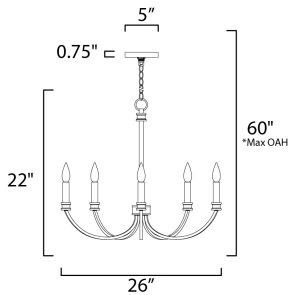

*max overall height

MEASUREMENTS

DIMENSION : 26" W x 22" H
 CANOPY : 5" W x 0.75" H
 HANGING WEIGHT : 4.41 lb

LAMPING

INPUT VOLTAGE : 120V
 BULB : 5 x 60W Incandescent E12 Candelabra , 60W Total
 BULB INCLUDED : (Not Included)
 DIMMABLE : Y