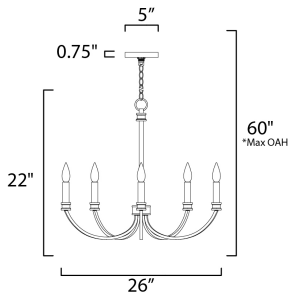

\*max overall height

**MEASUREMENTS**

DIMENSION : 26" W x 22" H  
 CANOPY : 5" W x 0.75" H  
 HANGING WEIGHT : 4.41 lb

**LAMPING**

INPUT VOLTAGE : 120V  
 BULB : 5 x 60W Incandescent E12 Candelabra , 60W Total  
 BULB INCLUDED : (Not Included)  
 DIMMABLE : Y