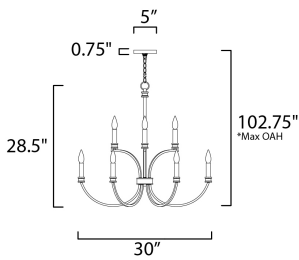

\*max overall height

**MEASUREMENTS**

DIMENSION : 30" W x 28.25" H  
 CANOPY : 5" W x 0.75" H  
 HANGING WEIGHT : 9.26 lb

**LAMPING**

INPUT VOLTAGE : 120V  
 BULB : 9 x 60W Incandescent E12 Candelabra , 60W Total  
 BULB INCLUDED : (Not Included)  
 DIMMABLE :