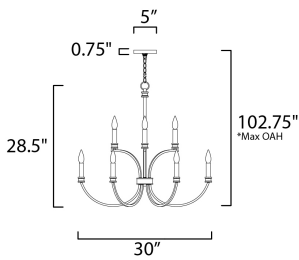

\*max overall height

**MEASUREMENTS**

DIMENSION : 30" W x 28.25" H  
 CANOPY : 5" W x 0.75" H  
 HANGING WEIGHT : 9.26 lb

**LAMPING**

INPUT VOLTAGE : 120V  
 BULB : 9 x 60W Incandescent E12 Candelabra , 60W Total  
 BULB INCLUDED : (Not Included)  
 DIMMABLE : Y