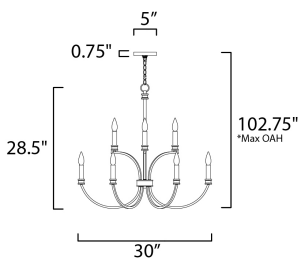

\*max overall height

**MEASUREMENTS**

DIMENSION : 30" W x 28.25" H  
 CANOPY : 5" W x 0.75" H  
 HANGING WEIGHT : 9.26 lb

**LAMPING**

INPUT VOLTAGE : 120V  
 BULB : 9 x 60W Incandescent E12 Candelabra , 60W Total  
 BULB INCLUDED : (Not Included)  
 DIMMABLE : Y