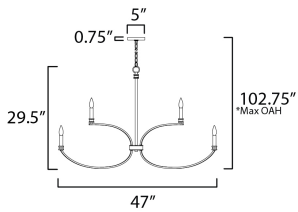

MEASUREMENTS

DIMENSION : 48" W x 24" H
 MAX OAH :
 CANOPY : 5" W x 0.75" H x 5" L
 HANGING WEIGHT : 9.26 lb

LAMPING

INPUT VOLTAGE : 120V
 BULB : 8 x 60W Incandescent E12 Candelabra , 480W Total
 BULB INCLUDED : (Not Included)

*max overall height

FINISHES OPTION

-  Black / Antique Brass (BKAB)
-  Weathered White/Gold Leaf (WWTGL)

MATERIAL

Steel

RATINGS

cULus
 Dry Location

ADDITIONAL