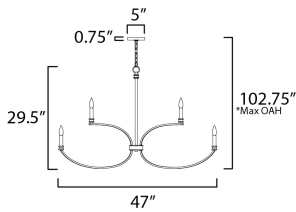

**MEASUREMENTS**

DIMENSION : 48" W x 24" H  
 MAX OAH :  
 CANOPY : 5" W x 0.75" H x 5" L  
 HANGING WEIGHT : 9.26 lb

**LAMPING**

INPUT VOLTAGE : 120V  
 BULB : 8 x 60W Incandescent E12 Candelabra , 480W Total  
 BULB INCLUDED : (Not Included)

\*max overall height

**FINISHES OPTION**

-  Black / Antique Brass (BKAB)
-  Weathered White/Gold Leaf (WWTGL)

**MATERIAL**

Steel

**RATINGS**

cULus  
 Dry Location

**ADDITIONAL**