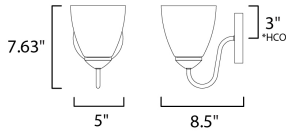

LAMPING

INPUT VOLTAGE : 120V
BULB : 1 x 60W Incandescent E26 Medium , 60W Total
BULB INCLUDED : (Not Included)
DIMMABLE : Y
LIGHTING_DIRECTION : Up/Down