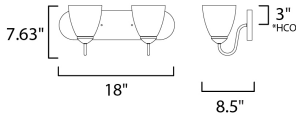

LAMPING

INPUT VOLTAGE : 120V
BULB : 2 x 60W Incandescent E26 Medium , 120W Total
BULB INCLUDED : (Not Included)
DIMMABLE : Y
LIGHTING_DIRECTION : Up/Down