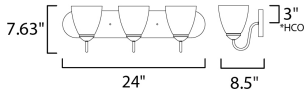

LAMPING

INPUT VOLTAGE : 120V
BULB : 3 x 60W Incandescent E26 Medium , 180W Total
BULB INCLUDED : (Not Included)
DIMMABLE : Y
LIGHTING_DIRECTION : Up/Down