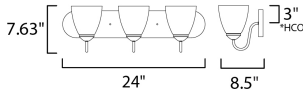

LAMPING

INPUT VOLTAGE : 120V
BULB : 3 x 60W Incandescent E26 Medium , 180W Total
BULB INCLUDED : (Not Included)
DIMMABLE : Y
LIGHTING_DIRECTION : Up/Down