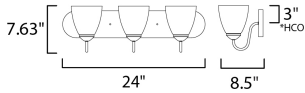

LAMPING

INPUT VOLTAGE : 120V
BULB : 3 x 60W Incandescent E26 Medium , 180W Total
BULB INCLUDED : (Not Included)
DIMMABLE :
LIGHTING_DIRECTION : Up/Down