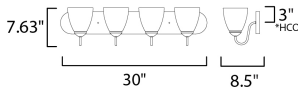

PRODUCT DESCRIPTION

This transitional design works in any style home. Full length oval backplates support simple bell-shaped, Frosted glass shades. Available in Satin Nickel, Matte Black, and Polished Chrome.