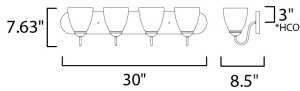

LAMPING

INPUT VOLTAGE : 120V
BULB : 4 x 60W Incandescent E26 Medium , 240W Total
BULB INCLUDED : (Not Included)
DIMMABLE : Y
LIGHTING_DIRECTION : Up/Down