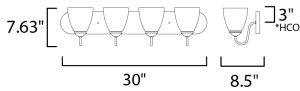

LAMPING

INPUT VOLTAGE : 120V
BULB : 4 x 60W Incandescent E26 Medium , 240W Total
BULB INCLUDED : (Not Included)
DIMMABLE :
LIGHTING_DIRECTION : Up/Down