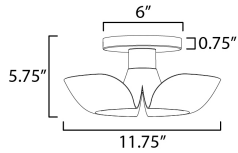

MEASUREMENTS

DIMENSION : 11.75" L x 11.75" W x 5.75" H
 CANOPY : 6" W x 0.75" H x 6" L
 HANGING WEIGHT : 1.76 lb

LAMPING

INPUT VOLTAGE : 120V
 LUMENS : 320 Rated (260 Del.)
 BULB : 1 x 4W LED E26 Medium , 4W Total
 BULB INCLUDED : (Included)
 DIMMABLE : Y
 CRI : 90 CRI
 COLOR_TEMP : 3000K