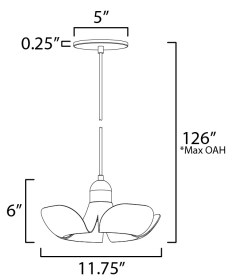

**PRODUCT DESCRIPTION**

Incurved metal petals of Storm Grey or White finish with Satin Brass caps make oversized biophilic light fixtures. Available as wall sconces or pendants, the various configurations provide playful forms both nostalgic or youthful. Pair with a white G25 lamp or reflector lamp to complete the look.

**MEASUREMENTS**

DIMENSION : 11.75" L x 11.75" W x 6" H  
 MAX OAH : 126" OAH  
 CANOPY : 5" W x 0.25" H x 5" L  
 HANGING WEIGHT : 1.65 lb

**LAMPING**

INPUT VOLTAGE : 120V  
 LUMENS : 320 Rated (260 Del.)  
 BULB : 1 x 4W LED E26 Medium , 4W Total  
 BULB INCLUDED : (Included)  
 DIMMABLE : Y  
 CRI : 90 CRI  
 COLOR\_TEMP : 3000K

\*max overall height

**FINISHES OPTION**

-  Silver Gold / Satin Brass (SGSBR)
-  White/Satin Brass (WTSBR)

**MATERIAL**

Aluminum,Steel

**RATINGS**

ULDry Location

**ADDITIONAL**