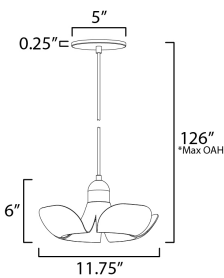

PRODUCT DESCRIPTION

Incurved metal petals of Storm Grey or White finish with Satin Brass caps make oversized biophilic light fixtures. Available as wall sconces or pendants, the various configurations provide playful forms both nostalgic or youthful. Pair with a white G25 lamp or reflector lamp to complete the look.

MEASUREMENTS

DIMENSION : 11.75" L x 11.75" W x 6" H
 MAX OAH : 126" OAH
 CANOPY : 5" W x 0.25" H x 5" L
 HANGING WEIGHT : 1.65 lb

LAMPING

INPUT VOLTAGE : 120V
 LUMENS : 320 Rated (260 Del.)
 BULB : 1 x 4W LED E26 Medium , 4W Total
 BULB INCLUDED : (Included)
 DIMMABLE : Y
 CRI : 90 CRI
 COLOR_TEMP : 3000K

*max overall height

FINISHES OPTION

-  Silver Gold / Satin Brass (SGSBR)
-  White/Satin Brass (WTSBR)

MATERIAL

Aluminum, Steel

RATINGS

ULDry Location

ADDITIONAL