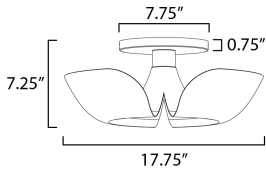

MEASUREMENTS

DIMENSION : 17.75" L x 17.75" W x 7.25" H
 CANOPY : 7.75" W x 0.75" H x 7.75" L
 HANGING WEIGHT : 4.18 lb

LAMPING

INPUT VOLTAGE : 120V
 LUMENS : 320 Rated (260 Del.)
 BULB : 1 x 4W LED E26 Medium , 4W Total
 BULB INCLUDED : (Included)
 DIMMABLE : Y
 CRI : 90 CRI
 COLOR_TEMP : 3000K

FINISHES OPTION

-  Silver Gold / Satin Brass (SGSBR)
-  White/Satin Brass (WTSBR)

MATERIAL

Aluminum, Steel

RATINGS

UL Dry Location

ADDITIONAL

RATED LIFE 25000 Hours
 OPERATING TEMPERATURE:
 -20°C (-4°F), 40°C (104°F)