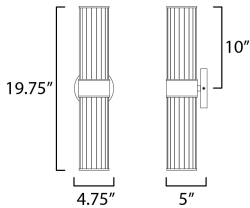

LAMPING

INPUT VOLTAGE : 120V
BULB : 2 x 60W Incandescent E26 Medium , 120W Total
BULB INCLUDED : (Not Included)
DIMMABLE :
LIGHTING_DIRECTION : Omni