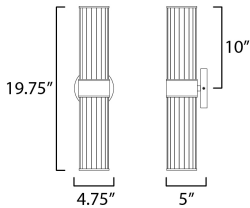

LAMPING

INPUT VOLTAGE : 120V
BULB : 2 x 60W Incandescent E26 Medium , 120W Total
BULB INCLUDED : (Not Included)
DIMMABLE : Y
LIGHTING_DIRECTION : Omni