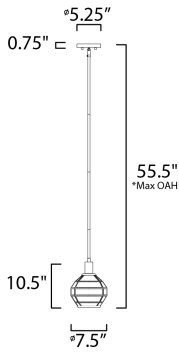

PRODUCT DESCRIPTION

A return of Bound Glass lighting, Heirloom features a classic globe shape with rectilinear clear glass panels finished in two-tone Black and Burnished Brass. The wall mounts are made of brass and aluminum which makes them suitable for outdoors as well as indoors.

*max overall height

MEASUREMENTS

- DIMENSION : 7.5" L x 7.5" W x 10.5" H
- MAX OAH : 55.5" OAH
- CANOPY : 5.125" W x 0.75" H x 5.125" L
- HANGING WEIGHT : 3.75 lb

LAMPING

- INPUT VOLTAGE : 120V
- BULB : 1 x 60W Incandescent E26 Medium , 60W Total
- BULB INCLUDED : (Not Included)
- DIMMABLE : Yes