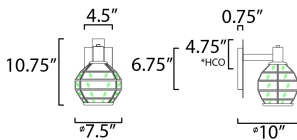

PRODUCT DESCRIPTION

A return of Bound Glass lighting, Heirloom features a classic globe shape with rectilinear clear glass panels finished in two-tone Black and Burnished Brass. The wall mounts are made of brass and aluminum which makes them suitable for outdoors as well as indoors.