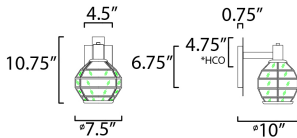

LAMPING

INPUT VOLTAGE : 120V
BULB : 1 x 60W Incandescent E26 Medium , 60W Total
BULB INCLUDED : (Not Included)
DIMMABLE : Yes
LIGHTING_DIRECTION : Down