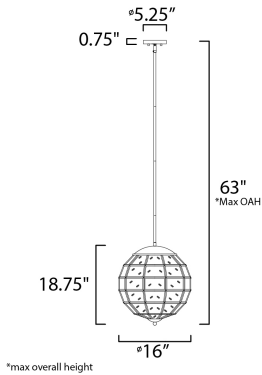

FINISHES OPTION

Black / Burnished Brass (BKUB)

MATERIAL

Brass, Glass, Steel

RATINGS

cULus
Dry Location

ADDITIONAL

SLOPE: 90
OPERATING TEMPERATURE:
-20°C (-4°F), 40°C (104°F)

MEASUREMENTS

DIMENSION : 16" L x 16" W x 18.75" H
 MAX OAH : 63" OAH
 CANOPY : 5.125" W x 0.75" H x 5.125" L
 HANGING WEIGHT : 11.24 lb

LAMPING

INPUT VOLTAGE : 120V
 BULB : 3 x 60W Incandescent E12 Candelabra , 180W Total
 BULB INCLUDED : (Not Included)
 DIMMABLE : Yes