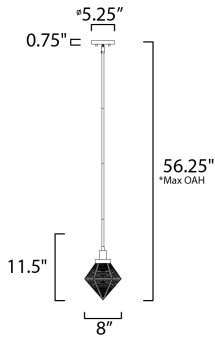

**PRODUCT DESCRIPTION**

A diamond constructed of brass and aluminum, Adorn reimagines classic Bound Glass fixture by opting for a Black and Burnished Brass finish and distinct Ripple glass panels. The wall mounts are made of brass and aluminum which makes them suitable for outdoors as well as indoors.

\*max overall height

**MEASUREMENTS**

- DIMENSION : 8" L x 8" W x 11.5" H
- MAX OAH : 56.25" OAH
- CANOPY : 5.125" W x 0.75" H x 5.125" L
- HANGING WEIGHT : 3.53 lb

**LAMPING**

- INPUT VOLTAGE : 120V
- BULB : 1 x 60W Incandescent E26 Medium , 60W Total
- BULB INCLUDED : (Not Included)
- DIMMABLE : Yes