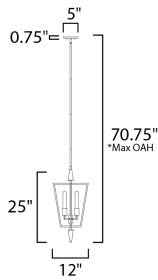

\*max overall height

**MEASUREMENTS**

- DIMENSION : 12" L x 12" W x 25" H
- MAX OAH : 70.5" OAH
- CANOPY : 5" W x 0.75" H x 5" L
- HANGING WEIGHT : 5.236 lb

**LAMPING**

- INPUT VOLTAGE : 120V
- BULB : 4 x 60W Incandescent E26 Medium , 240W Total
- BULB INCLUDED : (Not Included)
- DIMMABLE : Y