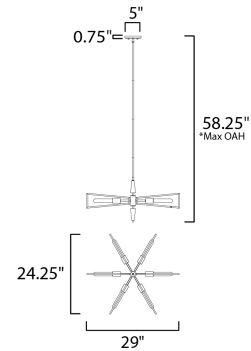

**FINISHES OPTION**

Black / Satin Brass (BKSBR)

**MATERIAL**

Steel

**RATINGS**

cETLus  
Dry Location

**ADDITIONAL**

SLOPE: 90  
OPERATING TEMPERATURE:  
-20°C (-4°F), 40°C (104°F)

**MEASUREMENTS**

DIMENSION : 29" L x 29" W x 24.25" H  
MAX OAH : 58.25" OAH  
CANOPY : 5" W x 0.75" H x 5" L  
HANGING WEIGHT : 7.04 lb

**LAMPING**

INPUT VOLTAGE : 120V  
BULB : 6 x 60W Incandescent E26 Medium , 360W Total  
BULB INCLUDED : (Not Included)  
DIMMABLE : Y