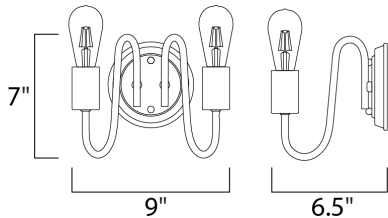

MEASUREMENTS

DIMENSION : 9" W x 7" H x 6.5" Ext
 MAX OAH : 5" W x 5" H
 HANGING WEIGHT : 1.19 lb

LAMPING

INPUT VOLTAGE : 120V
 BULB : 2 x 60W Incandescent E26 Medium , 120W Total
 BULB INCLUDED : (Not Included)
 DIMMABLE : Yes

FINISHES OPTION

-  Black / Satin Nickel (BKSN)
-  Oil Rubbed Bronze / Antique Brass (OIAB)

MATERIAL

Steel

RATINGS

cETLus
 Dry Location

ADDITIONAL

INSTALL UP/DOWN: Up/Down
 OPERATING TEMPERATURE:
 -20°C (-4°F), 40°C (104°F)