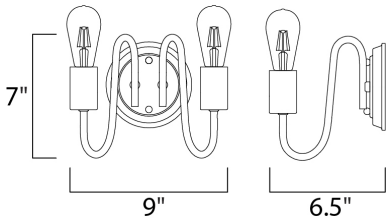

MEASUREMENTS

DIMENSION : 9" W x 7" H x 6.5" Ext
 MAX OAH : 5" W x 5" H
 HANGING WEIGHT : 1.19 lb

LAMPING

INPUT VOLTAGE : 120V
 BULB : 2 x 60W Incandescent E26 Medium , 120W Total
 BULB INCLUDED : (Not Included)
 DIMMABLE : Yes