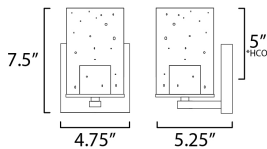

LAMPING

INPUT VOLTAGE : 120V
BULB : 1 x 60W Incandescent E26 Medium , 60W Total
BULB INCLUDED : (Not Included)
DIMMABLE :
LIGHTING_DIRECTION : Omni