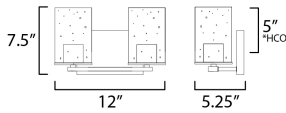

LAMPING

INPUT VOLTAGE : 120V
BULB : 2 x 60W Incandescent E26 Medium , 120W Total
BULB INCLUDED : (Not Included)
LIGHTING_DIRECTION : Omni