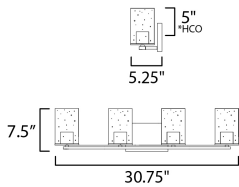

LAMPING

INPUT VOLTAGE : 120V
BULB : 4 x 60W Incandescent E26 Medium , 240W Total
BULB INCLUDED : (Not Included)
DIMMABLE : Y
LIGHTING_DIRECTION : Up/Down