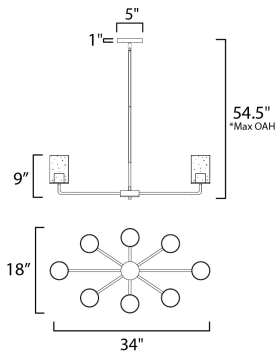

ADDITIONAL

OPERATING TEMPERATURE:
-20°C (-4°F), 40°C (104°F)

*max overall height

MEASUREMENTS

- DIMENSION : 34" W x 9" H
- MAX OAH : 54.5" OAH
- CANOPY : 5" W x 1" H x 5" L
- HANGING WEIGHT : 14.8 lb

LAMPING