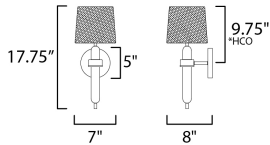

LAMPING

INPUT VOLTAGE : 120V
BULB : 1 x 60W Incandescent E26 Medium , 60W Total
BULB INCLUDED : (Not Included)
DIMMABLE : Y
LIGHTING_DIRECTION : Up