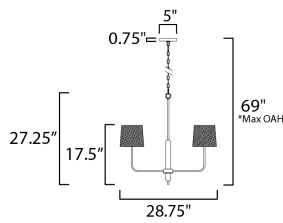

**PRODUCT DESCRIPTION**

Natural White Oak wood details are featured plainly on a slim Matte Black metal frame. Oversized off-white linen shades cover sockets for a minimalist and natural look. Available in multiple configurations of chandelier and a wall sconce.

\*max overall height

**MEASUREMENTS**

- DIMENSION : 28.75" L x 28.75" W x 27.25" H
- MAX OAH : 69" OAH
- CANOPY : 5" W x 0.75" H x 5" L
- HANGING WEIGHT : 6.82 lb

**LAMPING**

- INPUT VOLTAGE : 120V
- BULB : 5 x 60W Incandescent E26 Medium , 300W Total
- BULB INCLUDED : (Not Included)
- DIMMABLE : Y