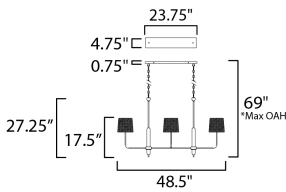

MEASUREMENTS

- DIMENSION : 28" L x 48.5" W x 27.25" H
- MAX OAH : 69" OAH
- CANOPY : 23.75" W x 0.75" H x 4.75" L
- HANGING WEIGHT : 12.54 lb

LAMPING

- INPUT VOLTAGE : 120V
- BULB : 7 x 60W Incandescent E26 Medium , 420W Total
- BULB INCLUDED : (Not Included)
- DIMMABLE : Y