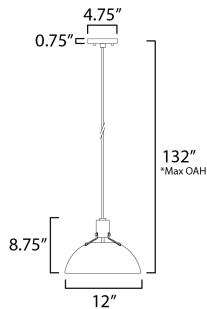

**PRODUCT DESCRIPTION**

Sockets are suspended above a metal spun dome in your choice of Black or White with Gold accents or Satin Nickel with Black accents. A clean and simple approach to modern or transitional lighting, the opening allows light to shine through the opening atop while providing functional light below. This break in the two parts is supported with straps and decorative rivets in complimentary finishes for a subtly tasteful two-tone finish. A coordinating pin-up wall sconce offers a bedside application to this design with integrated switch on its back plate and two feet of cord cover that can be removed and hardwired per your preference.

**MEASUREMENTS**

DIMENSION : 12" W x 8.75" H  
 MAX OAH : 132" OAH  
 CANOPY : 4.75" W x 0.75" H x 4.75" L  
 HANGING WEIGHT : 1.92 lb

**LAMPING**

INPUT VOLTAGE : 120V  
 BULB : 1 x 60W Incandescent E26 Medium , 60W Total  
 BULB INCLUDED : (Not Included)  
 DIMMABLE : Y