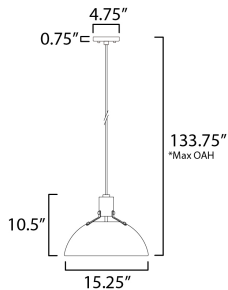

PRODUCT DESCRIPTION

Sockets are suspended above a metal spun dome in your choice of Black or White with Gold accents or Satin Nickel with Black accents. A clean and simple approach to modern or transitional lighting, the opening allows light to shine through the opening atop while providing functional light below. This break in the two parts is supported with straps and decorative rivets in complimentary finishes for a subtly tasteful two-tone finish. A coordinating pin-up wall sconce offers a bedside application to this design with integrated switch on its back plate and two feet of cord cover that can be removed and hardwired per your preference.

FINISHES OPTION

-  Antique Brass / Black (ABBK)
-  Satin Nickel (SN)
-  White/Satin Brass (WTSBR)

MATERIAL

Aluminum, Steel

RATINGS

cETLus
Dry Location

ADDITIONAL

OPERATING TEMPERATURE:
-20°C (-4°F), 40°C (104°F)

MEASUREMENTS

- DIMENSION : 15.25" W x 10.5" H
- MAX OAH : 133.75" OAH
- CANOPY : 4.75" W x 0.75" H x 4.75" L
- HANGING WEIGHT : 2.2 lb

LAMPING

- INPUT VOLTAGE : 120V
- BULB : 1 x 60W Incandescent E26 Medium , 60W Total
- BULB INCLUDED : (Not Included)
- DIMMABLE : Y