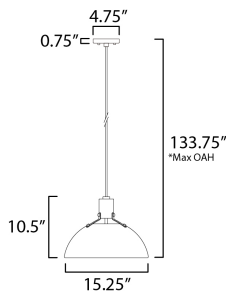

**PRODUCT DESCRIPTION**

Sockets are suspended above a metal spun dome in your choice of Black or White with Gold accents or Satin Nickel with Black accents. A clean and simple approach to modern or transitional lighting, the opening allows light to shine through the opening atop while providing functional light below. This break in the two parts is supported with straps and decorative rivets in complimentary finishes for a subtly tasteful two-tone finish. A coordinating pin-up wall sconce offers a bedside application to this design with integrated switch on its back plate and two feet of cord cover that can be removed and hardwired per your preference.

**FINISHES OPTION**

-  Antique Brass / Black (ABBK)
-  Satin Nickel (SN)
-  White/Satin Brass (WTSBR)

**MATERIAL**

Aluminum, Steel

**RATINGS**

cETLus  
Dry Location

**ADDITIONAL**

OPERATING TEMPERATURE:  
-20°C (-4°F), 40°C (104°F)

**MEASUREMENTS**

- DIMENSION : 15.25" W x 10.5" H
- MAX OAH : 133.75" OAH
- CANOPY : 4.75" W x 0.75" H x 4.75" L
- HANGING WEIGHT : 2.2 lb

**LAMPING**

- INPUT VOLTAGE : 120V
- BULB : 1 x 60W Incandescent E26 Medium , 60W Total
- BULB INCLUDED : (Not Included)
- DIMMABLE : Y