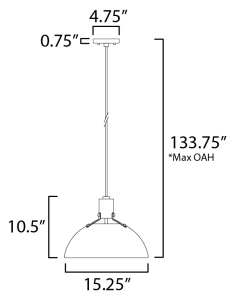

PRODUCT DESCRIPTION

Sockets are suspended above a metal spun dome in your choice of Black or White with Gold accents or Satin Nickel with Black accents. A clean and simple approach to modern or transitional lighting, the opening allows light to shine through the opening atop while providing functional light below. This break in the two parts is supported with straps and decorative rivets in complimentary finishes for a subtly tasteful two-tone finish. A coordinating pin-up wall sconce offers a bedside application to this design with integrated switch on its back plate and two feet of cord cover that can be removed and hardwired per your preference.

FINISHES OPTION

-  Antique Brass / Black (ABBK)
-  Satin Nickel (SN)
-  White/Satin Brass (WTSBR)

MATERIAL

Aluminum, Steel

RATINGS

cETLus
Dry Location

ADDITIONAL

OPERATING TEMPERATURE:
-20°C (-4°F), 40°C (104°F)

MEASUREMENTS

- DIMENSION : 15.5" L x 15.25" W x 10.5" H
- MAX OAH : 133.75" OAH
- CANOPY : 4.75" W x 0.75" H x 4.75" L
- HANGING WEIGHT : 2.2 lb

LAMPING

- INPUT VOLTAGE : 120V
- BULB : 1 x 60W Incandescent E26 Medium , 60W Total
- BULB INCLUDED : (Not Included)
- DIMMABLE :