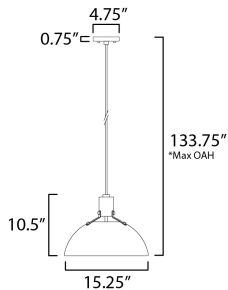

**PRODUCT DESCRIPTION**

Sockets are suspended above a metal spun dome in your choice of Black or White with Gold accents or Satin Nickel with Black accents. A clean and simple approach to modern or transitional lighting, the opening allows light to shine through the opening atop while providing functional light below. This break in the two parts is supported with straps and decorative rivets in complimentary finishes for a subtly tasteful two-tone finish. A coordinating pin-up wall sconce offers a bedside application to this design with integrated switch on its back plate and two feet of cord cover that can be removed and hardwired per your preference.

**MEASUREMENTS**

DIMENSION : 15.5" L x 15.25" W x 10.5" H  
 MAX OAH : 133.75" OAH  
 HANGING WEIGHT : 2.2 lb

**LAMPING**

INPUT VOLTAGE : 120V  
 BULB : 1 x 60W Incandescent E26 Medium , 60W Total  
 BULB INCLUDED : (Not Included)  
 DIMMABLE :