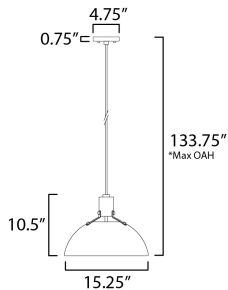

PRODUCT DESCRIPTION

Sockets are suspended above a metal spun dome in your choice of Black or White with Gold accents or Satin Nickel with Black accents. A clean and simple approach to modern or transitional lighting, the opening allows light to shine through the opening atop while providing functional light below. This break in the two parts is supported with straps and decorative rivets in complimentary finishes for a subtly tasteful two-tone finish. A coordinating pin-up wall sconce offers a bedside application to this design with integrated switch on its back plate and two feet of cord cover that can be removed and hardwired per your preference.

MEASUREMENTS

DIMENSION : 15.5" L x 15.25" W x 10.5" H
 MAX OAH : 133.75" OAH
 HANGING WEIGHT : 2.2 lb

LAMPING

INPUT VOLTAGE : 120V
 BULB : 1 x 60W Incandescent E26 Medium , 60W Total
 BULB INCLUDED : (Not Included)
 DIMMABLE :