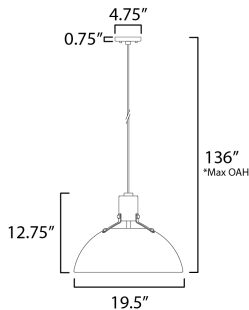

**PRODUCT DESCRIPTION**

Sockets are suspended above a metal spun dome in your choice of Black or White with Gold accents or Satin Nickel with Black accents. A clean and simple approach to modern or transitional lighting, the opening allows light to shine through the opening atop while providing functional light below. This break in the two parts is supported with straps and decorative rivets in complimentary finishes for a subtly tasteful two-tone finish. A coordinating pin-up wall sconce offers a bedside application to this design with integrated switch on its back plate and two feet of cord cover that can be removed and hardwired per your preference.

**FINISHES OPTION**

-  Antique Brass / Black (ABBK)
-  Satin Nickel (SN)
-  White/Satin Brass (WTSBR)

**MATERIAL**

Aluminum, Steel

**RATINGS**

cETLus  
Dry Location

**ADDITIONAL**

OPERATING TEMPERATURE:  
-20°C (-4°F), 40°C (104°F)

**MEASUREMENTS**

- DIMENSION : 19.5" W x 12.75" H
- MAX OAH : 136" OAH
- CANOPY : 4.75" W x 0.75" H x 4.75" L
- HANGING WEIGHT : 3.53 lb

**LAMPING**

- INPUT VOLTAGE : 120V
- BULB : 1 x 60W Incandescent E26 Medium , 60W Total
- BULB INCLUDED : (Not Included)
- DIMMABLE : Y