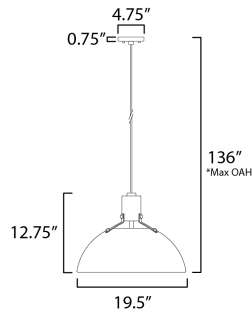

**PRODUCT DESCRIPTION**

Sockets are suspended above a metal spun dome in your choice of Black or White with Gold accents or Satin Nickel with Black accents. A clean and simple approach to modern or transitional lighting, the opening allows light to shine through the opening atop while providing functional light below. This break in the two parts is supported with straps and decorative rivets in complimentary finishes for a subtly tasteful two-tone finish. A coordinating pin-up wall sconce offers a bedside application to this design with integrated switch on its back plate and two feet of cord cover that can be removed and hardwired per your preference.

**MEASUREMENTS**

DIMENSION : 19.5" W x 12.75" H  
 MAX OAH : 136" OAH  
 CANOPY : 4.75" W x 0.75" H x 4.75" L  
 HANGING WEIGHT : 3.53 lb

**LAMPING**

INPUT VOLTAGE : 120V  
 BULB : 1 x 60W Incandescent E26 Medium , 60W Total  
 BULB INCLUDED : (Not Included)  
 DIMMABLE : Y