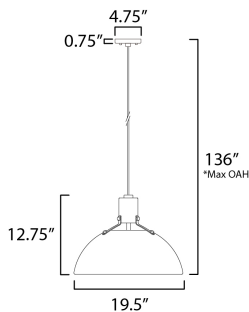

**PRODUCT DESCRIPTION**

Sockets are suspended above a metal spun dome in your choice of Black or White with Gold accents or Satin Nickel with Black accents. A clean and simple approach to modern or transitional lighting, the opening allows light to shine through the opening atop while providing functional light below. This break in the two parts is supported with straps and decorative rivets in complimentary finishes for a subtly tasteful two-tone finish. A coordinating pin-up wall sconce offers a bedside application to this design with integrated switch on its back plate and two feet of cord cover that can be removed and hardwired per your preference.

**FINISHES OPTION**

-  Antique Brass / Black (ABBK)
-  Satin Nickel (SN)
-  White/Satin Brass (WTSBR)

**MATERIAL**

Aluminum, Steel

**RATINGS**

cETLus  
Dry Location

**ADDITIONAL**

OPERATING TEMPERATURE:  
-20°C (-4°F), 40°C (104°F)

**MEASUREMENTS**

- DIMENSION : 19.5" W x 12.75" H
- MAX OAH : 136" OAH
- CANOPY : 4.75" W x 0.75" H x 4.75" L
- HANGING WEIGHT : 3.53 lb

**LAMPING**

- INPUT VOLTAGE : 120V
- BULB : 1 x 60W Incandescent E26 Medium , 60W Total
- BULB INCLUDED : (Not Included)
- DIMMABLE : Y