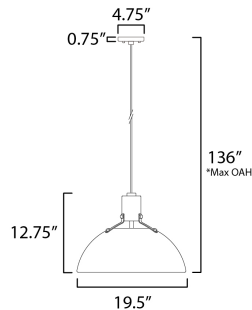

PRODUCT DESCRIPTION

Sockets are suspended above a metal spun dome in your choice of Black or White with Gold accents or Satin Nickel with Black accents. A clean and simple approach to modern or transitional lighting, the opening allows light to shine through the opening atop while providing functional light below. This break in the two parts is supported with straps and decorative rivets in complimentary finishes for a subtly tasteful two-tone finish. A coordinating pin-up wall sconce offers a bedside application to this design with integrated switch on its back plate and two feet of cord cover that can be removed and hardwired per your preference.

MEASUREMENTS

DIMENSION : 19.5" L x 19.5" W x 12.75" H
 MAX OAH : 136" OAH
 HANGING WEIGHT : 3.53 lb

LAMPING

INPUT VOLTAGE : 120V
 BULB : 1 x 60W Incandescent E26 Medium , 60W Total
 BULB INCLUDED : (Not Included)
 DIMMABLE :