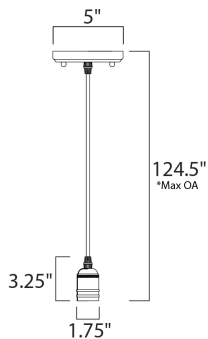

*max overall height

MEASUREMENTS

- DIMENSION : 5" L x 5" W x 3.25" H
- MAX OAH : 124.5" OAH
- CANOPY : 5" W x 0.75" H x 5" L
- HANGING WEIGHT : 9.9 lb
- WIRE LENGTH : 120"

LAMPING

- INPUT VOLTAGE : 120V
- BULB : 1 x 60W Incandescent E26 Medium , 60W Total
- BULB INCLUDED : (Not Included)
- DIMMABLE : Yes