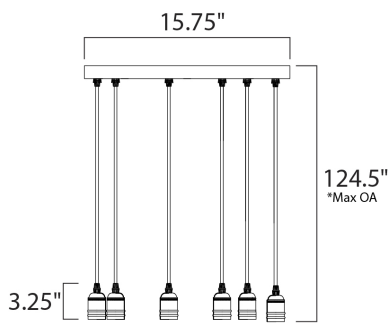

*max overall height

MEASUREMENTS

- DIMENSION : 15.75" L x 15.75" W x 3.25" H
- MAX OAH : 124.5" OAH
- CANOPY : 15.75" W x 1" H x 15.75" L
- HANGING WEIGHT : 7.48 lb
- WIRE LENGTH : 120"

LAMPING

- INPUT VOLTAGE : 120V
- BULB : 8 x 60W Incandescent E26 Medium , 480W Total
- BULB INCLUDED : (Not Included)
- DIMMABLE : Yes

FINISHES OPTION

Black / Antique Brass (BKAB)

MATERIAL

Steel, Aluminum

RATINGS

cETLus
Dry Location

ADDITIONAL

SLOPE: 120
OPERATING TEMPERATURE:
-20°C (-4°F), 40°C (104°F)