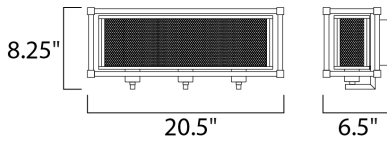

PRODUCT DESCRIPTION

Industrial meets contemporary in this striking collection. Metal mesh finished in a matte Black gives amazing contrast to the Polished Nickel frame. This refined design gives that element of uniqueness to any room decor.

MEASUREMENTS

DIMENSION : 20.5" W x 8.25" H x 6.5" Ext
 BACK PLATE : 13.5" W x 4.75" H x 3.5" HCO
 HANGING WEIGHT : 8.51 lb

LAMPING

INPUT VOLTAGE : 120V
 BULB : 3 x 60W Incandescent E26 Medium , 180W Total
 BULB INCLUDED : (Not Included)
 DIMMABLE : Yes
 LIGHTING_DIRECTION : Up/Down