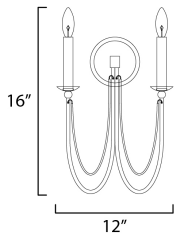

**MEASUREMENTS**

DIMENSION : 14" W x 16" H x 5.25" Ext  
 MAX OAH : 5" W x 5" H  
 HANGING WEIGHT : 1.1 lb

**LAMPING**

INPUT VOLTAGE : 120V  
 BULB : 2 x 60W Incandescent E12 Candelabra , 120W Total  
 BULB INCLUDED : (Not Included)  
 DIMMABLE : Y  
 LIGHTING\_DIRECTION : Up