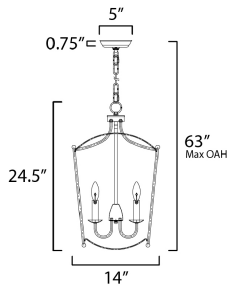

\*max overall height

**MEASUREMENTS**

- DIMENSION : 14" W x 24.5" H
- MAX OAH : 63" OAH
- CANOPY : 5" W x 0.75" H x 5" L
- HANGING WEIGHT : 5.18 lb

**LAMPING**

- INPUT VOLTAGE : 120V
- BULB : 3 x 60W Incandescent E12 Candelabra , 180W Total
- BULB INCLUDED : (Not Included)
- DIMMABLE : Y