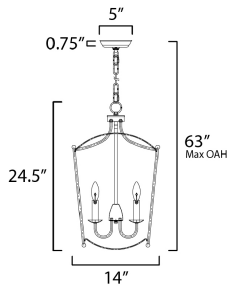

*max overall height

MEASUREMENTS

- DIMENSION : 14" W x 24.5" H
- MAX OAH : 63" OAH
- CANOPY : 5" W x 0.75" H x 5" L
- HANGING WEIGHT : 5.18 lb

LAMPING

- INPUT VOLTAGE : 120V
- BULB : 3 x 60W Incandescent E12 Candelabra , 180W Total
- BULB INCLUDED : (Not Included)
- DIMMABLE : Y