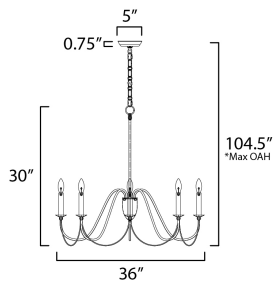

ADDITIONAL

INSTALL UP/DOWN: Up
OPERATING TEMPERATURE:
-20°C (-4°F), 40°C (104°F)

MEASUREMENTS

- DIMENSION : 36" L x 36" W x 30" H
- MAX OAH : 105.5" OAH
- CANOPY : 1.14" H x 5.1" L
- HANGING WEIGHT : 5.3 lb

LAMPING

- INPUT VOLTAGE : 120V
- BULB : 8 x 60W Incandescent E12 Candelabra , 480W Total
- BULB INCLUDED : (Not Included)
- DIMMABLE : Y
- LIGHTING_DIRECTION : Up

*max overall height

Always consult a qualified electrician before installing any lighting product.