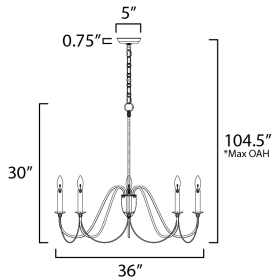

**FINISHES OPTION**

- Chestnut Bronze (CHB)
- Gold Leaf (GL)

**MATERIAL**

Steel

**RATINGS**

cULus  
Dry Location

**ADDITIONAL**

SLOPE: 90  
OPERATING TEMPERATURE:  
-20°C (-4°F), 40°C (104°F)

**MEASUREMENTS**

- DIMENSION : 36" W x 30" H
- MAX OAH : 104.5" OAH
- CANOPY : 5" W x 0.75" H x 5" L
- HANGING WEIGHT : 8.77 lb

**LAMPING**

- INPUT VOLTAGE : 120V
- BULB : 8 x 60W Incandescent E12 Candelabra , 480W Total
- BULB INCLUDED : (Not Included)
- DIMMABLE : Y