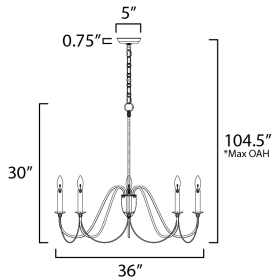

**ADDITIONAL**

INSTALL UP/DOWN: Up  
OPERATING TEMPERATURE:  
-20°C (-4°F), 40°C (104°F)

**MEASUREMENTS**

- DIMENSION : 36" L x 36" W x 30" H
- MAX OAH : 105.5" OAH
- CANOPY : 1.14" H x 5.1" L
- HANGING WEIGHT : 5.3 lb

**LAMPING**

- INPUT VOLTAGE : 120V
- BULB : 8 x 60W Incandescent E12 Candelabra , 480W Total
- BULB INCLUDED : (Not Included)
- DIMMABLE : Y
- LIGHTING\_DIRECTION : Up

\*max overall height

Always consult a qualified electrician before installing any lighting product.